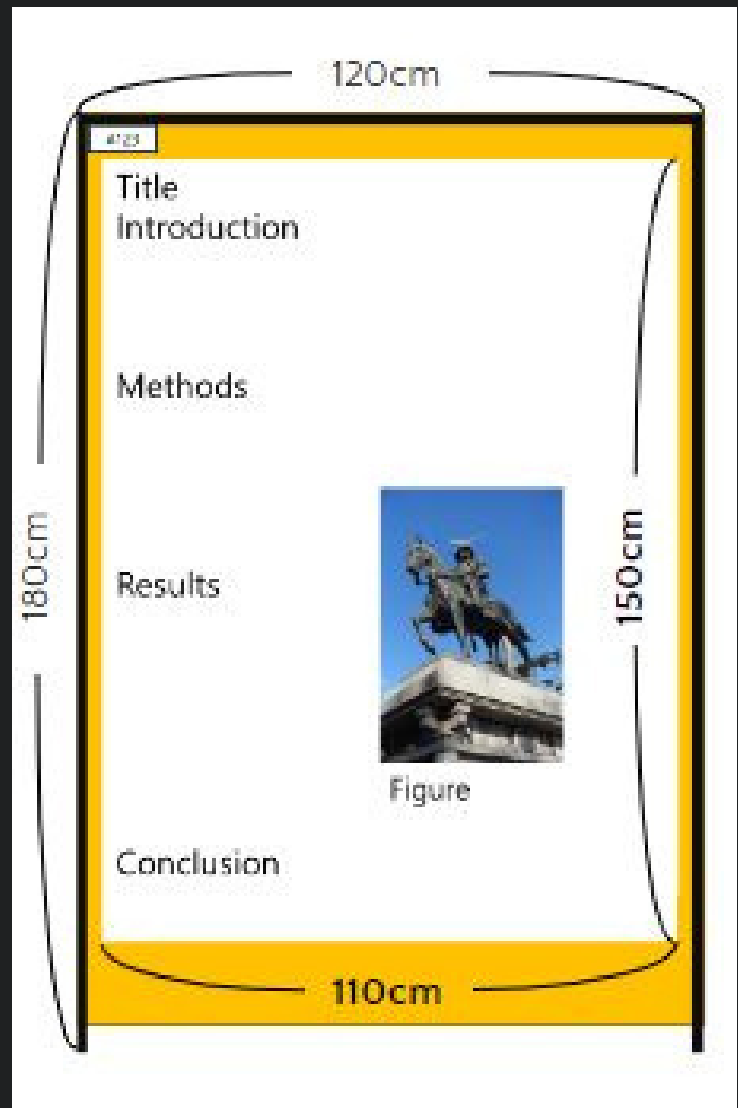

SMRA 2023

POSTER INFORMATION

Maximum poster size: 150cm (H) x 110cm (W)

The poster can be attached to the panel using Velcro tape.

Velcro tape will be available onsite.

No pins should be used.

WHEN TO PRESENT?

We look forward to reviewing posters during lunch and coffee breaks.

Please ensure you, or a representative, are present as much as possible to ensure active engagement and in person presentation of your work.

We look forward to learning from you!

CONTACT US

Need additional support?
Jessica Guillemette at
smra.events@gmail.com
Anna Van Vliet at
vanvliet0709@gmail.com